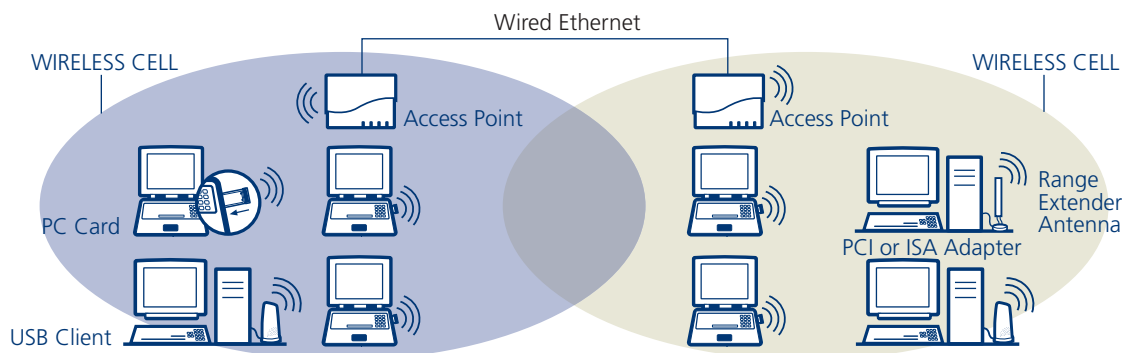

EXPERIENCE THE FREEDOM OF WIRELESS NETWORKS
FOR PC LAPTOPS AND MOBILE COMPUTING DEVICES

ORiNOCO® Classic Gold PC Card

802.11b Wireless Internet Access and Networking for Laptops, Portable Computing Devices and ORiNOCO Access Points

The ORiNOCO Classic Gold PC Card is designed to work as a client device as well as in an access point, providing connectivity to users anywhere. Easy to install, the PC Card gives you the convenience to work anytime, anywhere and any way you want.

The right technology for the right solution

The ORiNOCO Classic Gold PC card can be used anywhere to connect to a Wi-Fi network. The Classic PC Card can also be used as a radio in the ORiNOCO AP-2000, AP-2500 and Outdoor Router products. The card delivers high-speed wireless networking at 11 Mbit/s, operating in the 2.4 GHz unlicensed frequency. With superior radio receiver sensitivity and resilience to microwave interference, ORiNOCO has proven to be the best 802.11b radio in the industry – delivering unbeatable range and throughput performance.

Diverse levels of data protection and security

The ORiNOCO Classic Gold PC Card is equipped with a choice of security levels to protect your data. The Gold PC Card offers enhanced security, with WEP Plus, 802.1x, and 128-bit WEP employing RC4 encryption.

The ORiNOCO Classic Gold PC Card is part of the complete ORiNOCO product family of infrastructure and client products – all you need to get connected in the office, hotspots, or at home.

ORiNOCO Classic Gold PC Card Features